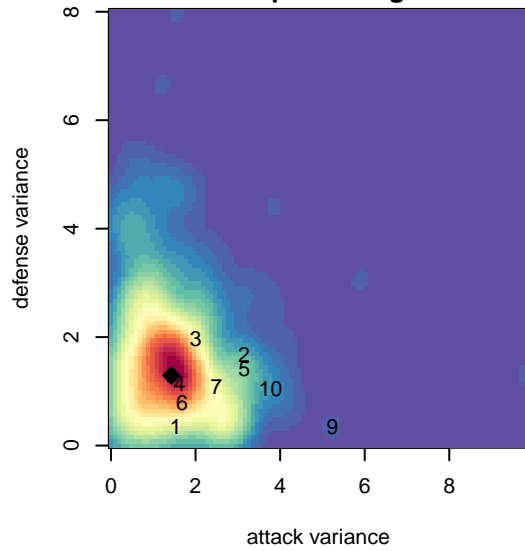

Eastside Timbers Black B97

Eastside United FC
 Gresham, OR
 B97 total strength=1747
 attack=24.03 defense=29.47
 spr league = Win OYS B97 Premier
 notes= Boca

alt names used:
 EastSide Timbers 97B Boca
 EastSide Timbers 97B Boca
 Eastside Timbers 97 Boca (OR)
 EastSide Timbers 97B Boca

Venues played:
 2014 PCU Summer Classic High School Silver
 2014 FWRL B97
 2014 ET Winter Kickoff BU17-18
 2014 PacNW Winter Classic FWRL U17
 2014 Win OYS B97 Premier
 2014 OYS State Cup B97

Eastside Timbers Black B97
 Dots are actual minus expected GF (blue circles) and GA (red triangles).
 Blue line is smoothed change in attack strength. Red is smoothed change in defense strength.

**attack and defense variance (black dot)
relative to other teams
and top 10 in region**

**attack and defense rating
relative to others at age
and all opponents in last 13 months**

**attack and defense rating
relative to others at age
and all opponents in last 13 months**