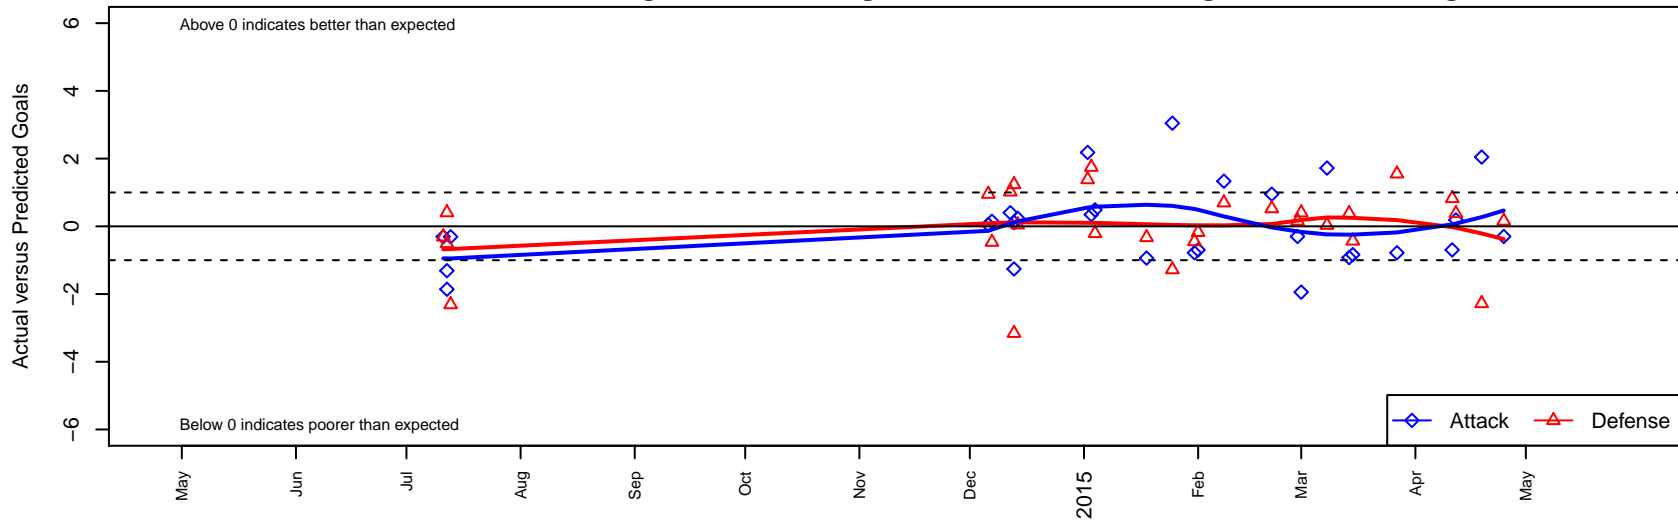

Eastside Timbers Black B97

Eastside United FC
 Gresham, OR
 B97 total strength=1747
 attack=24.03 defense=29.47
 spr league = Win OYS B97 Premier
 notes= Boca

alt names used:
 EastSide Timbers 97B Boca
 EastSide Timbers 97B Boca
 Eastside Timbers 97 Boca (OR)
 EastSide Timbers 97B Boca

Venues played:
 2014 PCU Summer Classic High School Silver
 2014 FWRL B97
 2014 ET Winter Kickoff BU17-18
 2014 PacNW Winter Classic FWRL U17
 2014 Win OYS B97 Premier
 2014 OYS State Cup B97

Eastside Timbers Black B97
 Dots are actual minus expected GF (blue circles) and GA (red triangles).
 Blue line is smoothed change in attack strength. Red is smoothed change in defense strength.

**attack and defense variance (black dot)
relative to other teams
and top 10 in region**

**attack and defense rating
relative to others at age
and all opponents in last 13 months**

**attack and defense rating
relative to others at age
and all opponents in last 13 months**

Performance relative to 13 month average

Performance relative to 13 month average

Distribution of opponents
 Red = Lose zone, Blue = Win zone, Green = Even
 Black line separates win/lose zones

lot. A=Neither has attack advantage, B=Opponent has both attack and defense advantage, C=Opponent has both attack and defense disadvantage, D=Both have